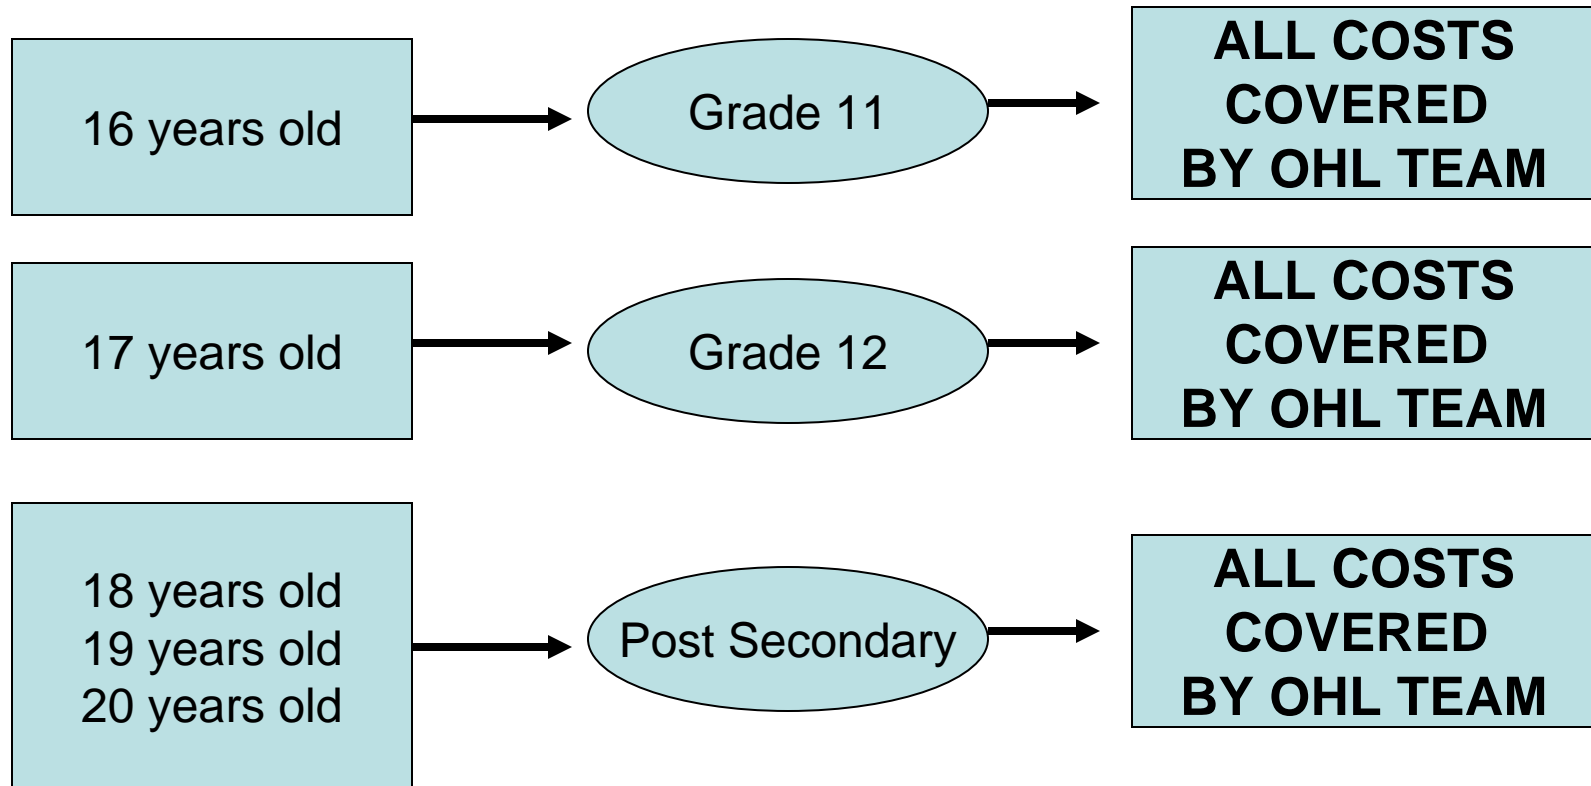

## 3. OHL Scholarship Program

- Once a player graduates from the OHL, he will receive a minimum scholarship of tuition, textbooks and compulsory fees towards an undergraduate degree for each year played in the Ontario Hockey League.
- A player's scholarship may be utilized at any recognized university/college in the world.
- The OHL Scholarship Program is administered through the league office.
- 18 month window to allow a player to play professional hockey outside of the NHL or AHL.
- OHL Member Teams make an 8 year commitment to a player's education.