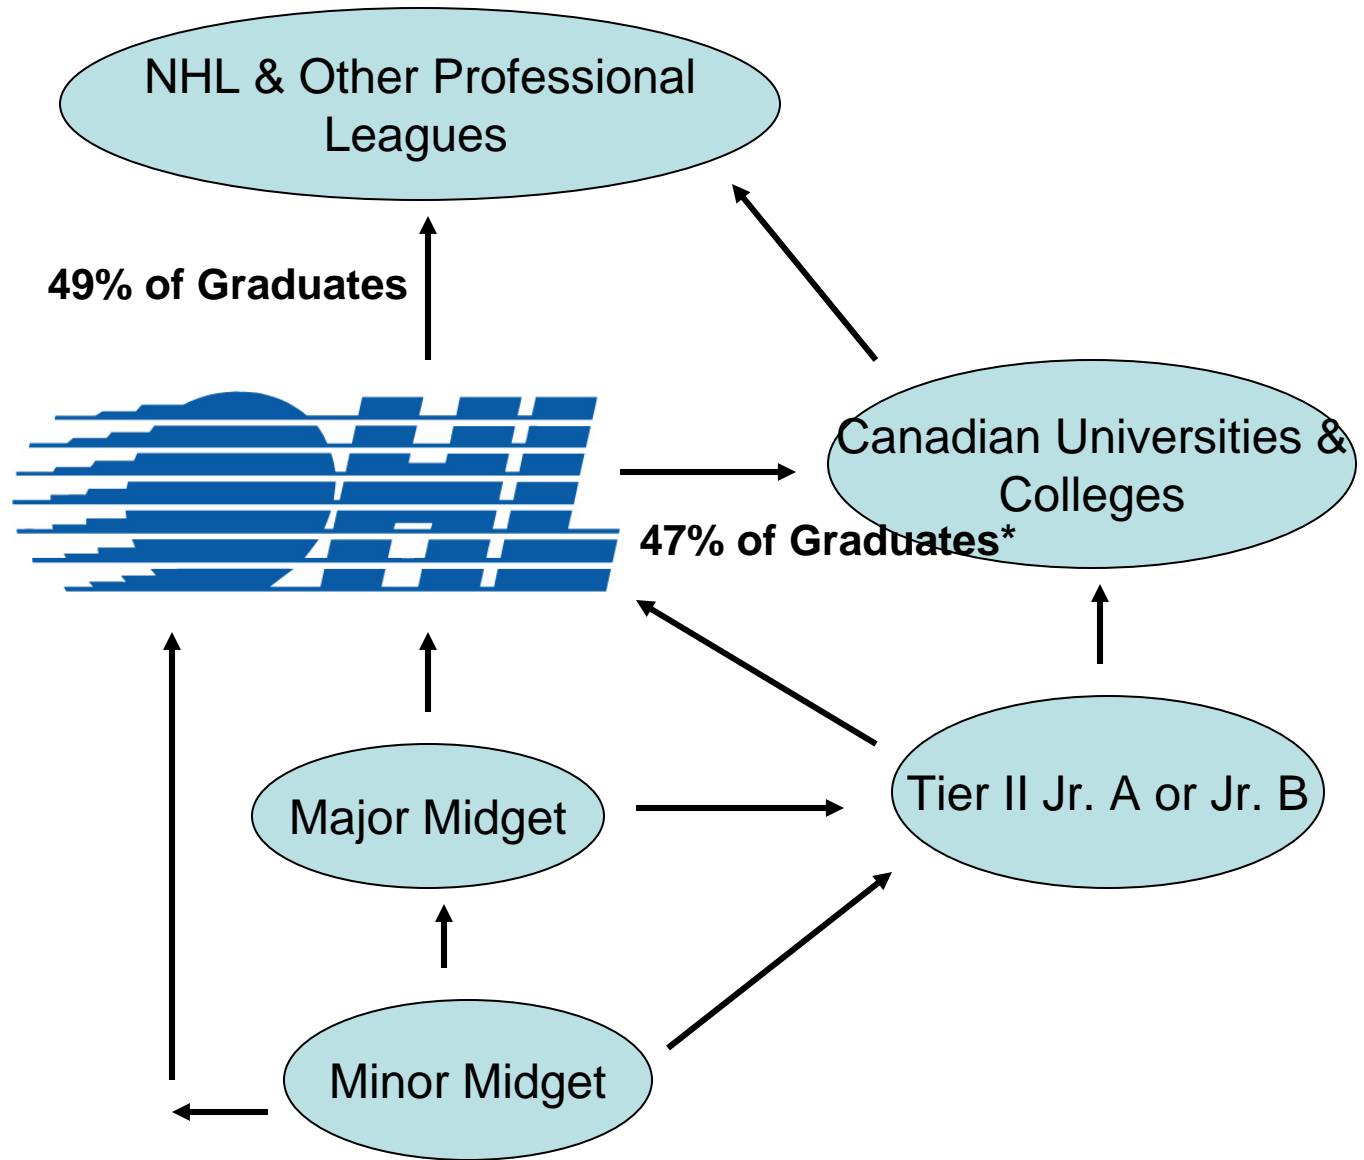

Canadian Development Stages

*may not play CIS Hockey